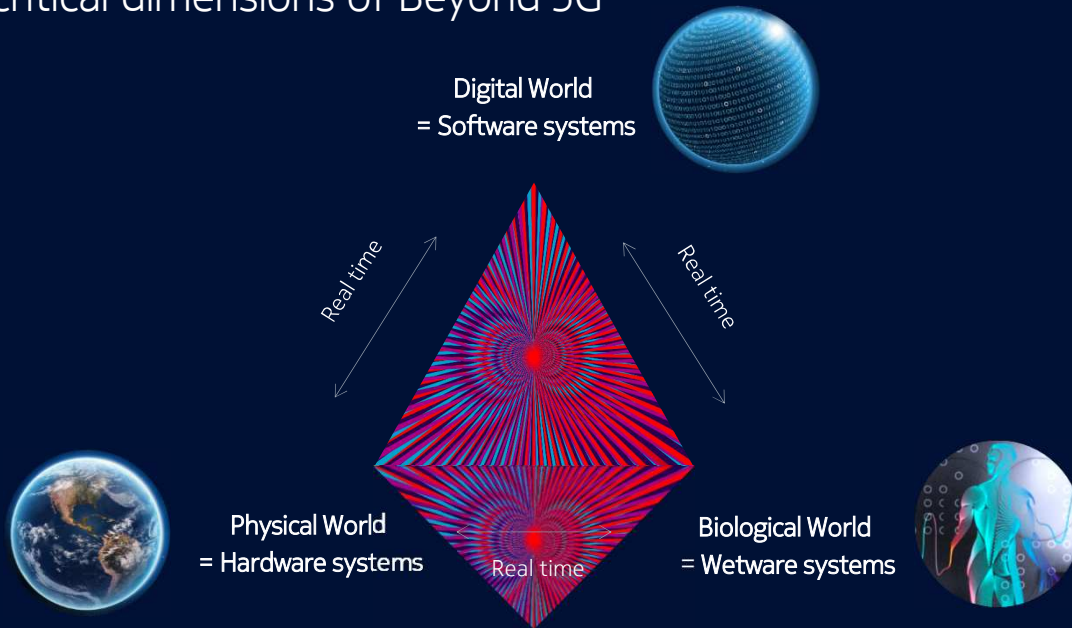

Context - The first four digital platforms

Perspective on platforms & their evolution

17

NOKIA Bell Labs

Platform traits for data analytics solutions in the new world

Verticals Rule	Analytics platforms need to allow for easy specialization and onboarding of vertical-specific analysis algorithms.	Easy Specialization	
New business models	Support a high rate of new service introduction, and lower the barrier to entry for new entrants.	Extreme Service Agility	
Value is in the higher layers	Provide flexible analysis of real-time information streams, support a broad spectrum of analysis algorithms.	Real-time Analysis & Actuation	
It's about the data	Take fine-grained data ownership and controlled sharing to the extreme.	Extreme Data Federation	
Fragmented eco-system	Provide flexible architecture and integration strategies for existing blueprint solutions and OTT/IT architectures.	Heterogeneous Cloud Architectures	
Greenfield is rare	Interoperate vendor components with 3rd party products and open source, including compute for core, edge & device.	Heterogeneous Connectivity	

18

NOKIA Bell Labs

Today's moments-of-truth @Webscale

Latency does not matter
Queries are rather stable
Data is homogeneous & predictable
Data analysis in the central cloud

Tomorrow's moments-of-truth

New requirements from a new - industrial - reality

3 critical dimensions of Beyond 5G

NOKIA

Summary perspective - the evolution beyond 5G

<https://www.wired.com/story/mirrorworld-ar-next-big-tech-platform/>
22

NOKIA Bell Labs

Thank you
Questions/discussion?