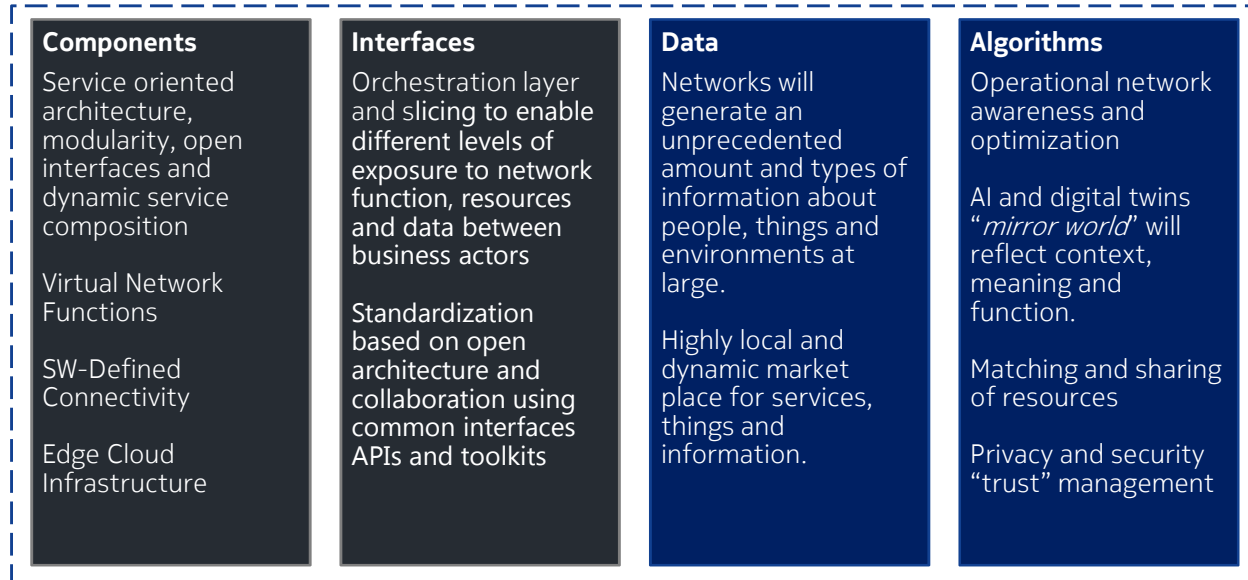

How is this all seen in future wireless networks?

Network-of-services model builds on platform with data and algorithms