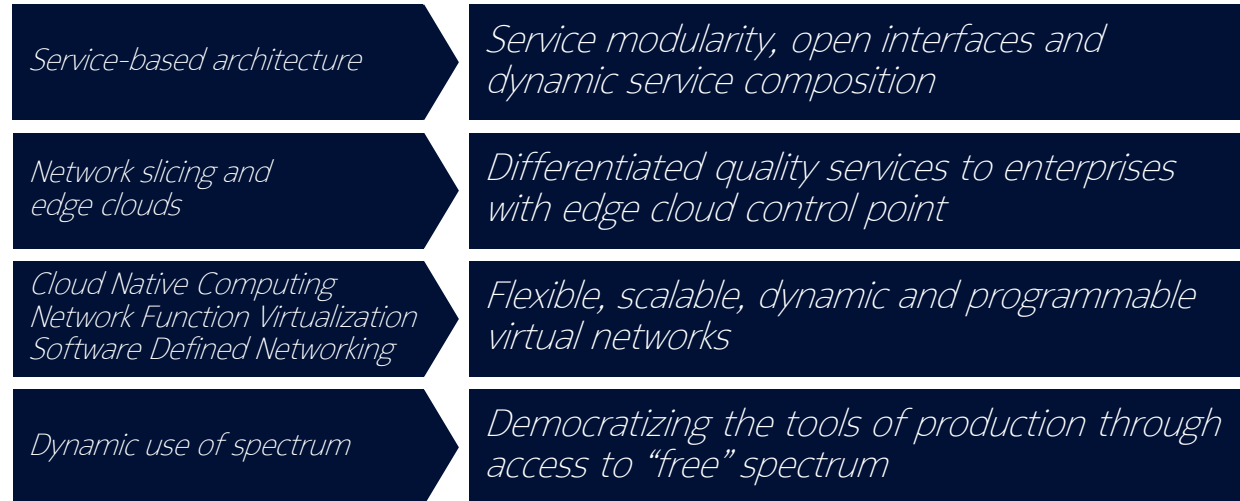

Transforming technologies

from current network-for-connectivity model to a network-of-services model