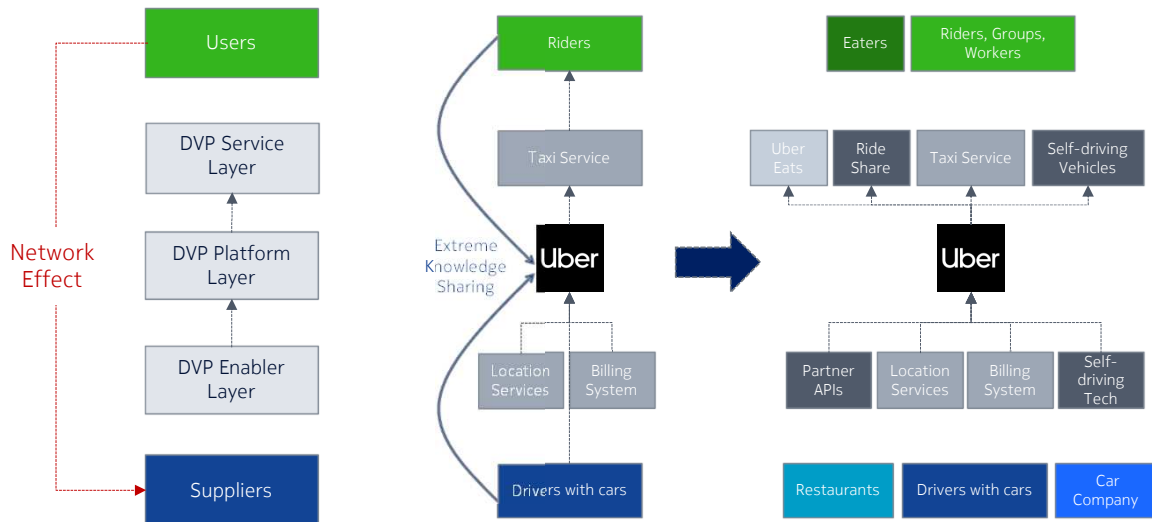

Transforming network architecture

enables agile service innovations

How is this all seen in future wireless networks?

Network-of-services model builds on platform with data and algorithms

15 S. Yrjölä, P. Ahokangas, M. Matinmikko-Blue, "Novel platform ecosystem business models for future wireless communications services and networks," NFF 2019.

Context - The first four digital platforms

Perspective on platforms & their evolution

17

NOKIA Bell Labs

Platform traits for data analytics solutions in the new world

Verticals Rule	Analytics platforms need to allow for easy specialization and onboarding of vertical-specific analysis algorithms.	Easy Specialization	
New business models	Support a high rate of new service introduction, and lower the barrier to entry for new entrants.	Extreme Service Agility	
Value is in the higher layers	Provide flexible analysis of real-time information streams, support a broad spectrum of analysis algorithms.	Real-time Analysis & Actuation	
It's about the data	Take fine-grained data ownership and controlled sharing to the extreme.	Extreme Data Federation	
Fragmented eco-system	Provide flexible architecture and integration strategies for existing blueprint solutions and OTT/IT architectures.	Heterogeneous Cloud Architectures	
Greenfield is rare	Interoperate vendor components with 3rd party products and open source, including compute for core, edge & device.	Heterogeneous Connectivity	