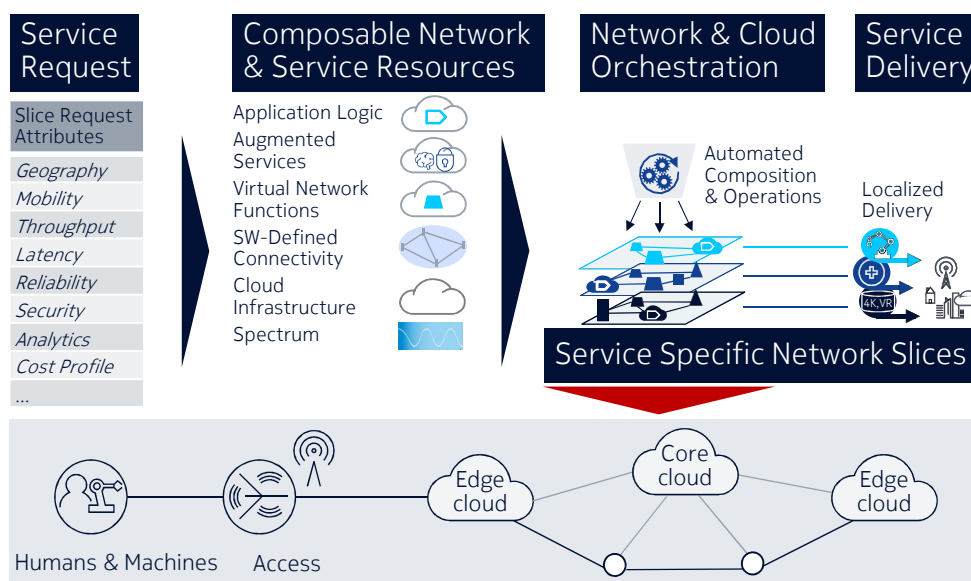

Transforming network architecture

enables agile service innovations

How is this all seen in future wireless networks?

Network-of-services model builds on platform with data and algorithms

15 S. Yrjölä, P. Ahokangas, M. Matinmikko-Blue, "Novel platform ecosystem business models for future wireless communications services and networks," NFF 2019.

Context - The first four digital platforms

Perspective on platforms & their evolution

17

NOKIA Bell Labs

Platform traits for data analytics solutions in the new world

Verticals Rule	Analytics platforms need to allow for easy specialization and onboarding of vertical-specific analysis algorithms.	Easy Specialization	
New business models	Support a high rate of new service introduction, and lower the barrier to entry for new entrants.	Extreme Service Agility	
Value is in the higher layers	Provide flexible analysis of real-time information streams, support a broad spectrum of analysis algorithms.	Real-time Analysis & Actuation	
It's about the data	Take fine-grained data ownership and controlled sharing to the extreme.	Extreme Data Federation	
Fragmented eco-system	Provide flexible architecture and integration strategies for existing blueprint solutions and OTT/IT architectures.	Heterogeneous Cloud Architectures	
Greenfield is rare	Interoperate vendor components with 3rd party products and open source, including compute for core, edge & device.	Heterogeneous Connectivity	